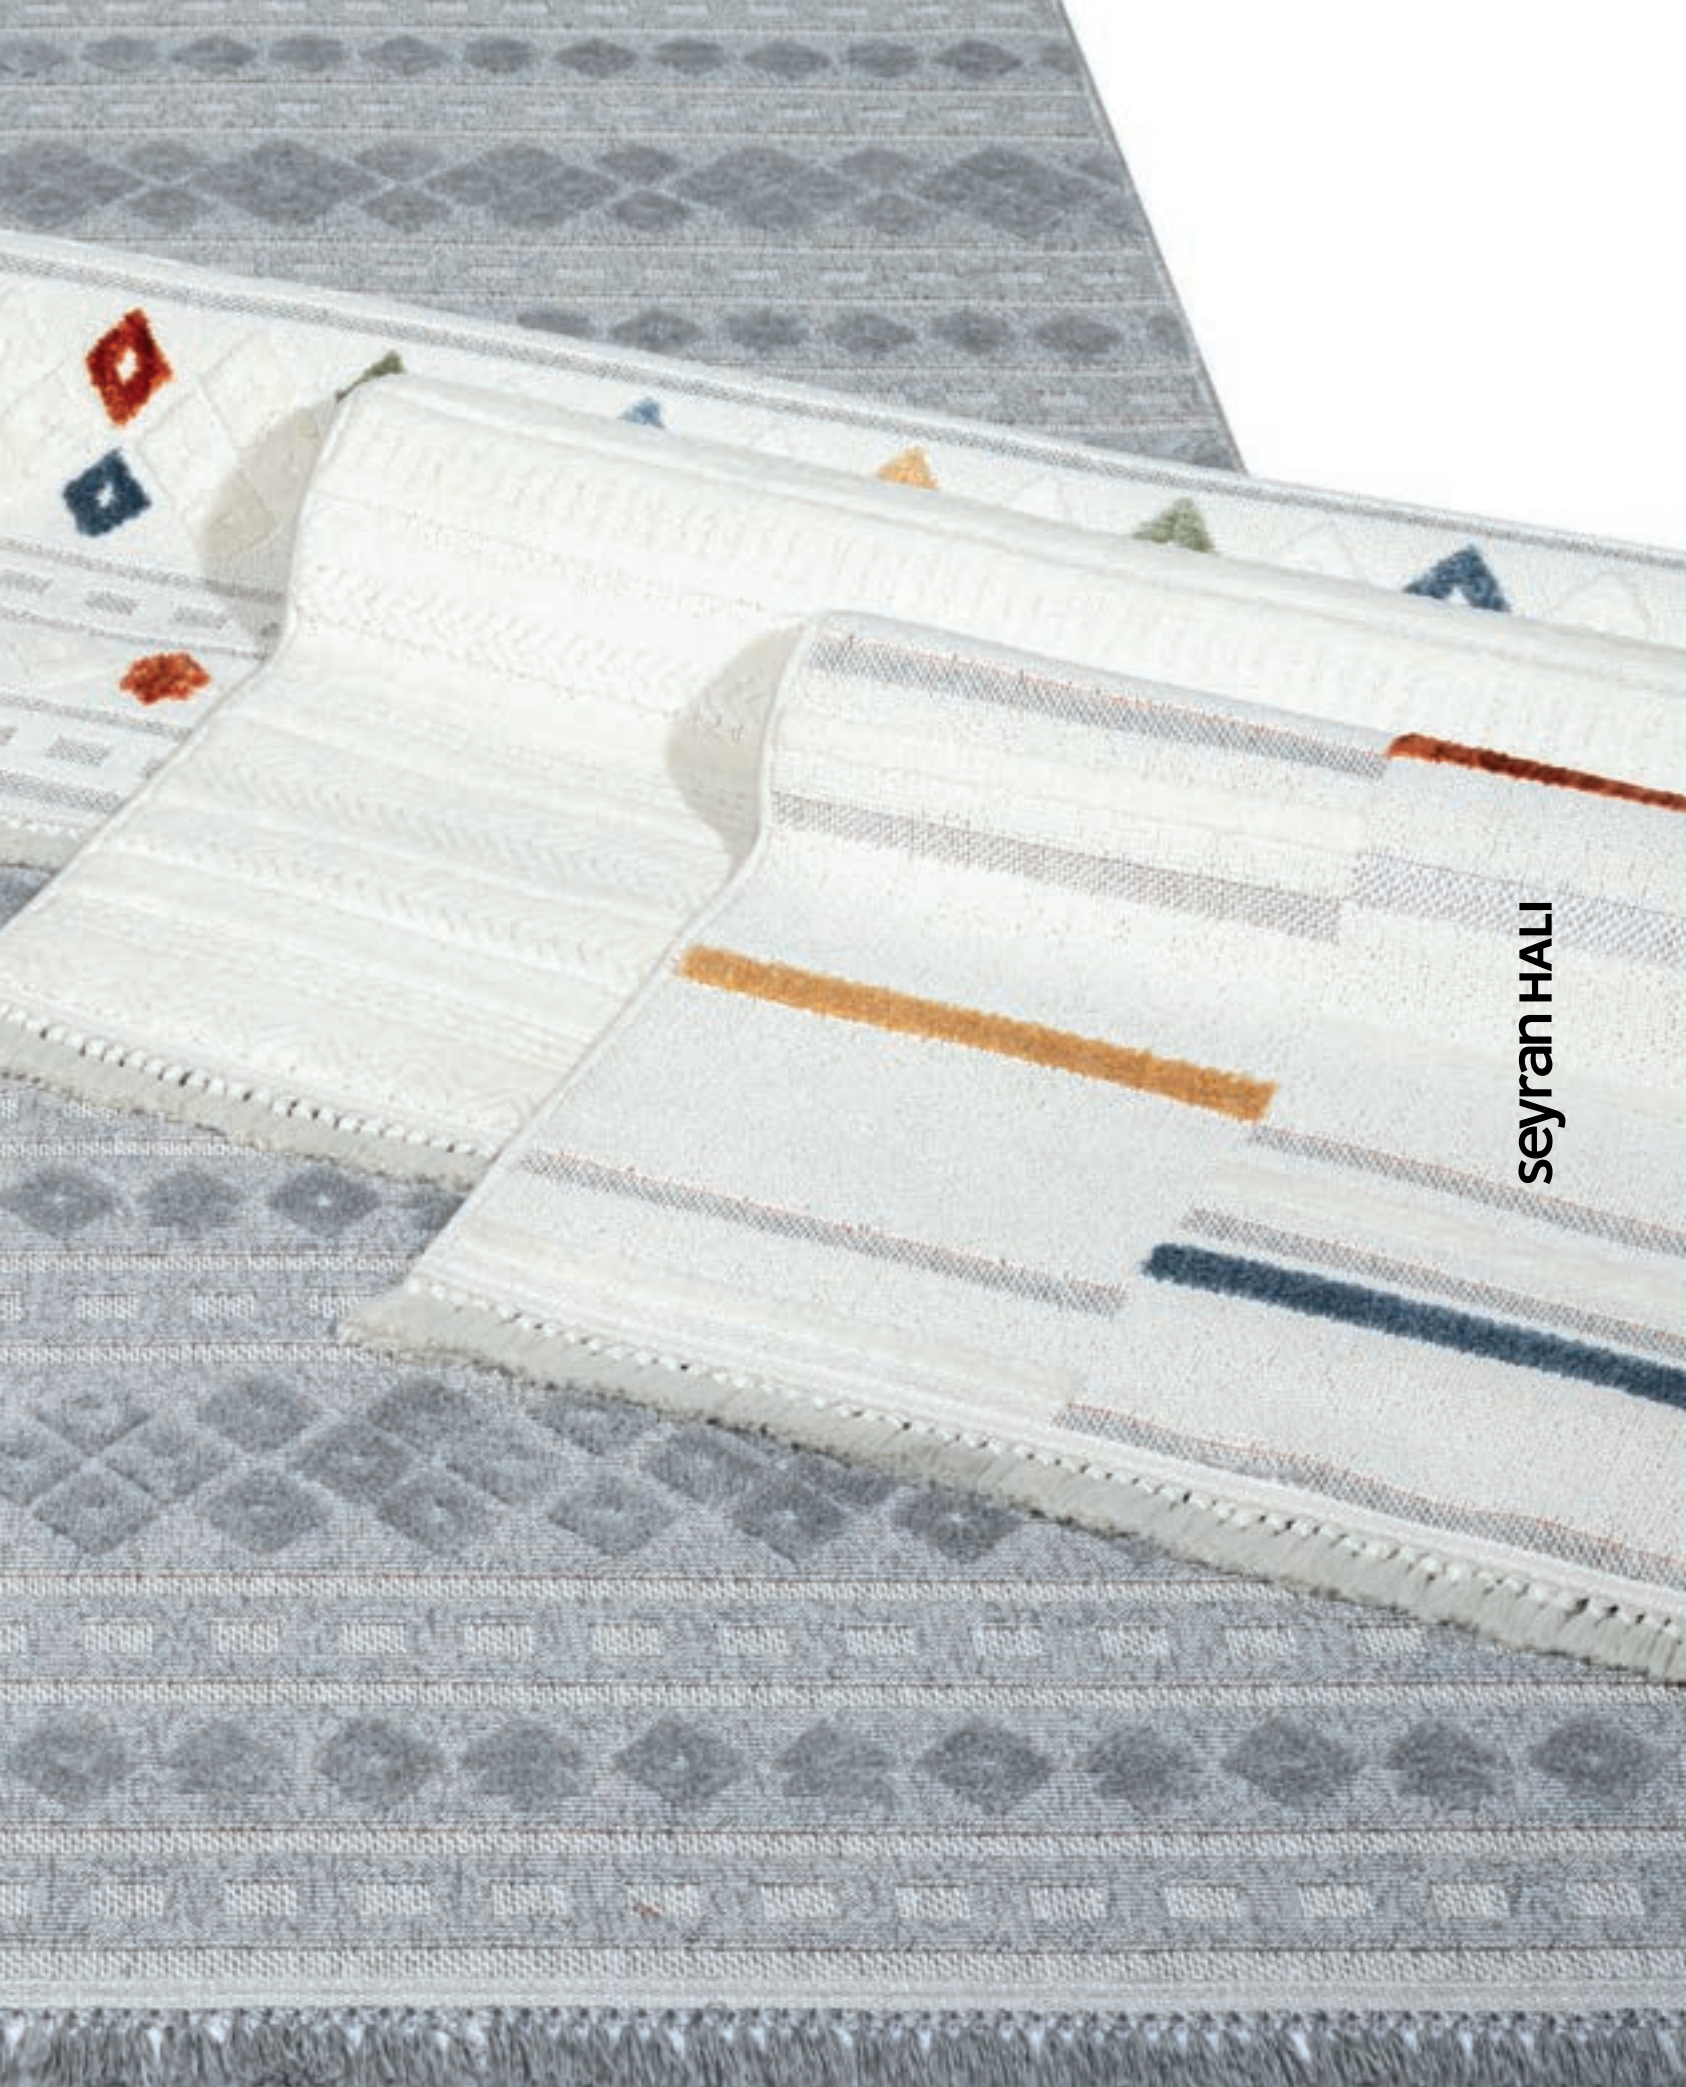

A modern interior scene featuring a wooden side table, a potted plant, and a framed artwork. The scene is lit with warm, soft light, creating a cozy atmosphere. The text 'ibiza' is written in a large, white, serif font, and 'COLLECTION' is written in a smaller, white, sans-serif font below it. The text is centered over a semi-transparent brown horizontal band.

ibiza
COLLECTION

seyran HALI

ibiza

COLLECTION

STANDART:

100x200 - 120x180 - 160x230 - 200x290

RULO :

80 LİK RULO - 100 LÜK RULO - 120 LİK RULO - 160 LİK RULO - 200 LÜK RULO